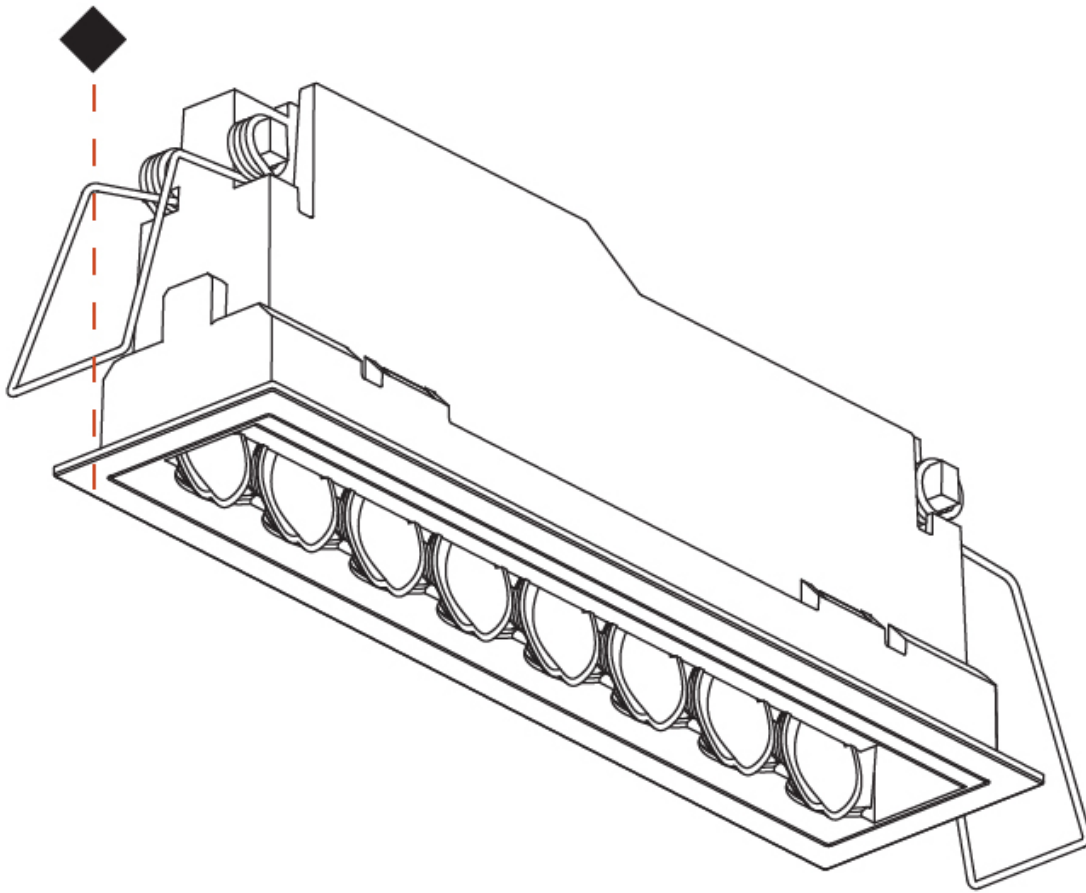

Certified By: CSA Certified to UL and CSA Standards
IP rating: IP20

MAGIQ HOLLOW WALLWASH KORONA RECESSED

A35584-

PROJECT

TYPE

SPECIFIER

QUANTITY

DATE